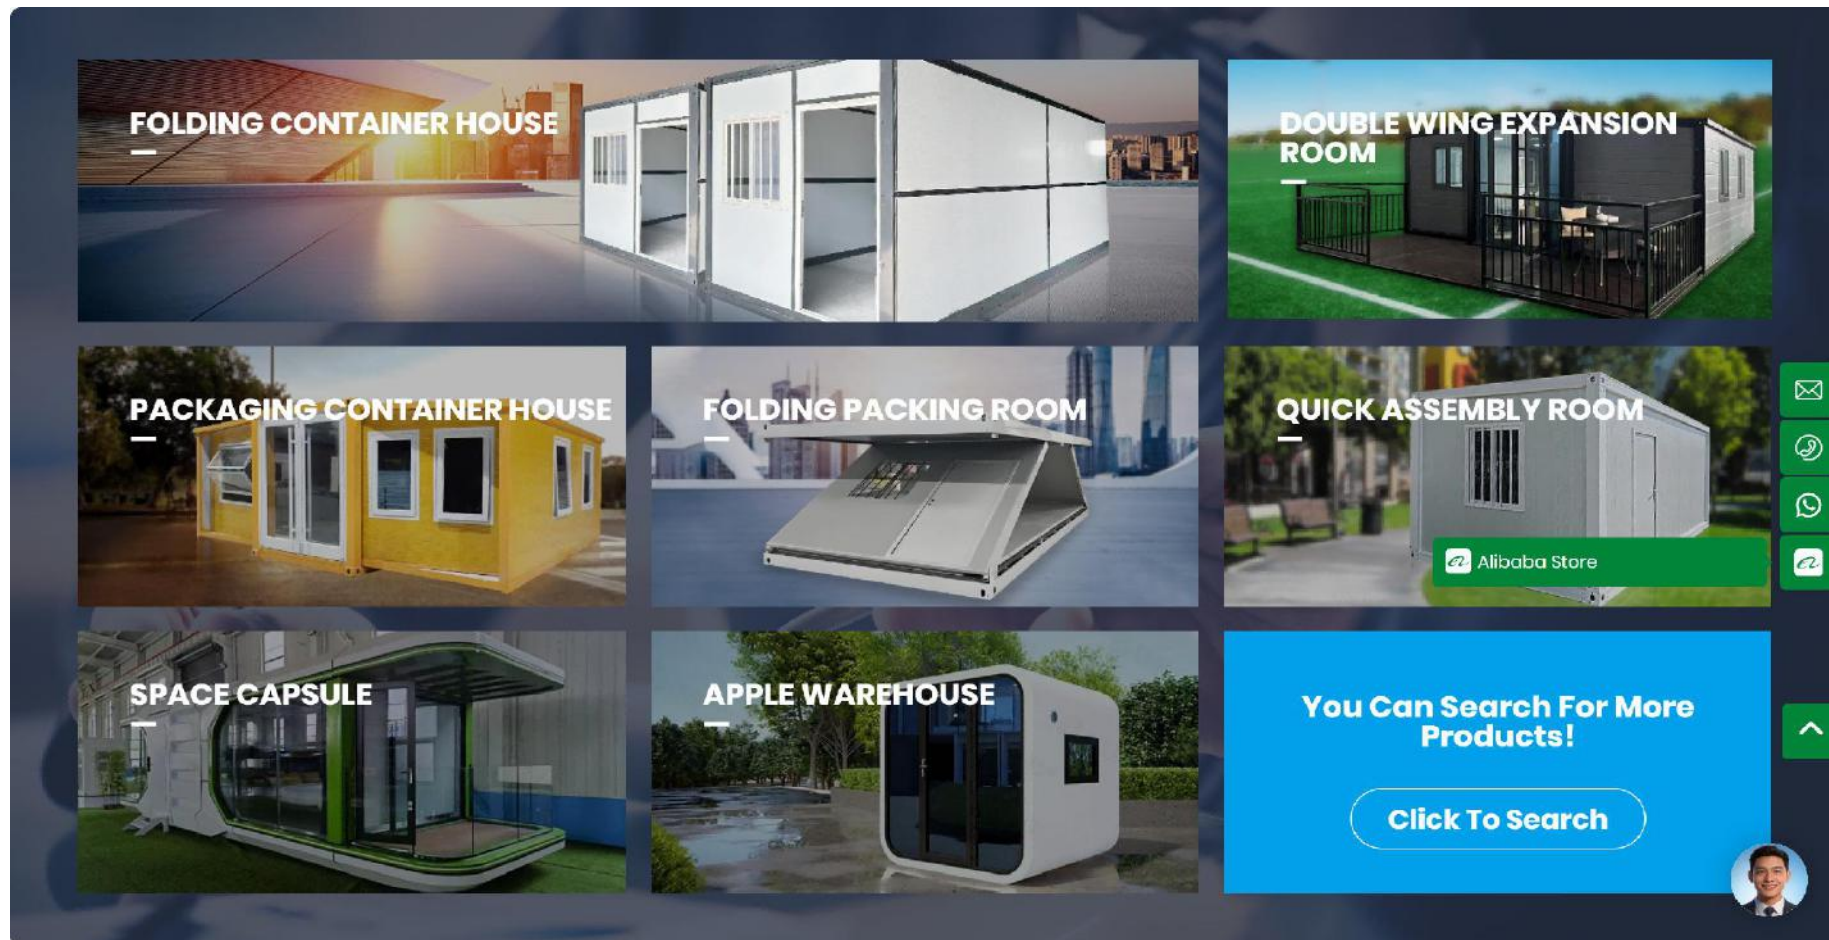

- **部署测试期 (1.5-1.13)** : 完成AI客服系统部署, 上传产品手册、CE认证文件、常见问题库, 优化英语场景话术, 并模拟海外客户咨询测试接待流程, 确保话术精准匹配需求。
- **正式运营期 (1.14-1.25)** : AI客服24小时值守, 实时响应咨询, 自动推送产品资料, 高意向线索自动同步至线索管理系统, 人工团队仅跟进待处理+跟进中线索, 实现AI获客+人工转化的高效协同。
- **迭代优化期**: 每周复盘接待率、转化率数据, 针对低转化话术、高频疑问点持续迭代, 提升AI对话的营销精准度。